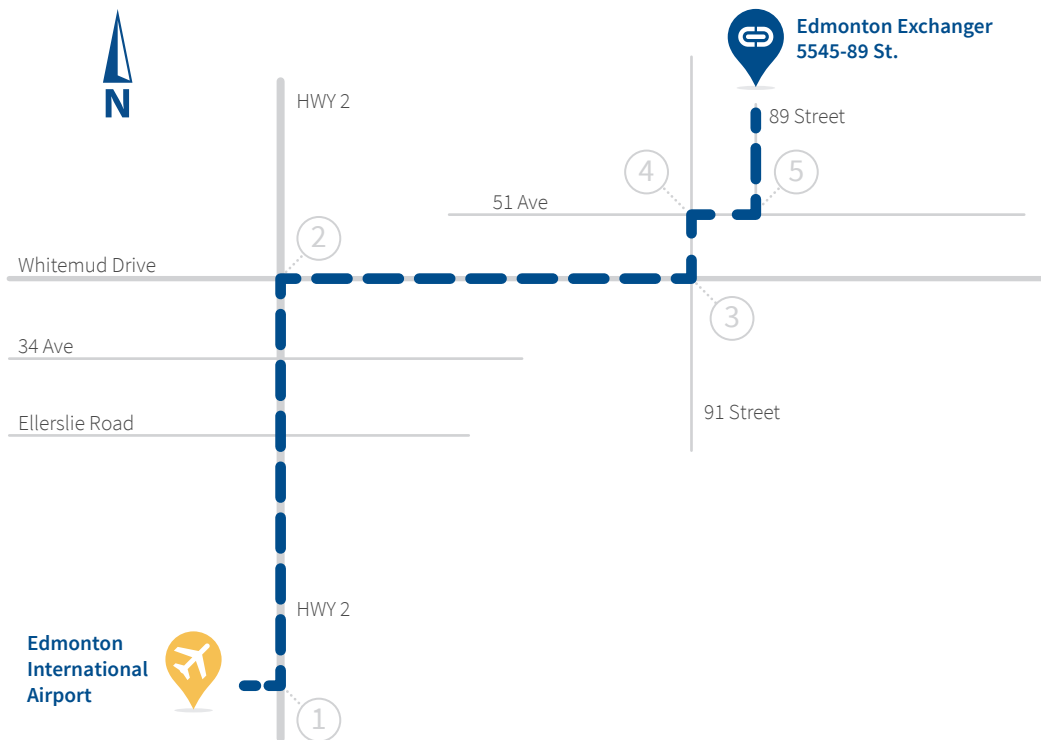

Driving directions from Edmonton International Airport.

STARTING AT EDMONTON INTERNATIONAL AIRPORT:

1. Take Exit (toward Edmonton) to HWY-2 (Queen Elizabeth II Hwy) 19.9 km
2. Take Exit to Whitemud Dr Nw(E) 0.4 km
3. Take Exit then turn Left to 91 St Nw(N) 1.0 km
4. Turn Right on 51 Ave Nw(E) 0.2 km
5. Turn left (N) on 89 St N 0.4 km
6. Continue (N) on 89 St Nw for 0.37 km until you reach 5545-89 Street