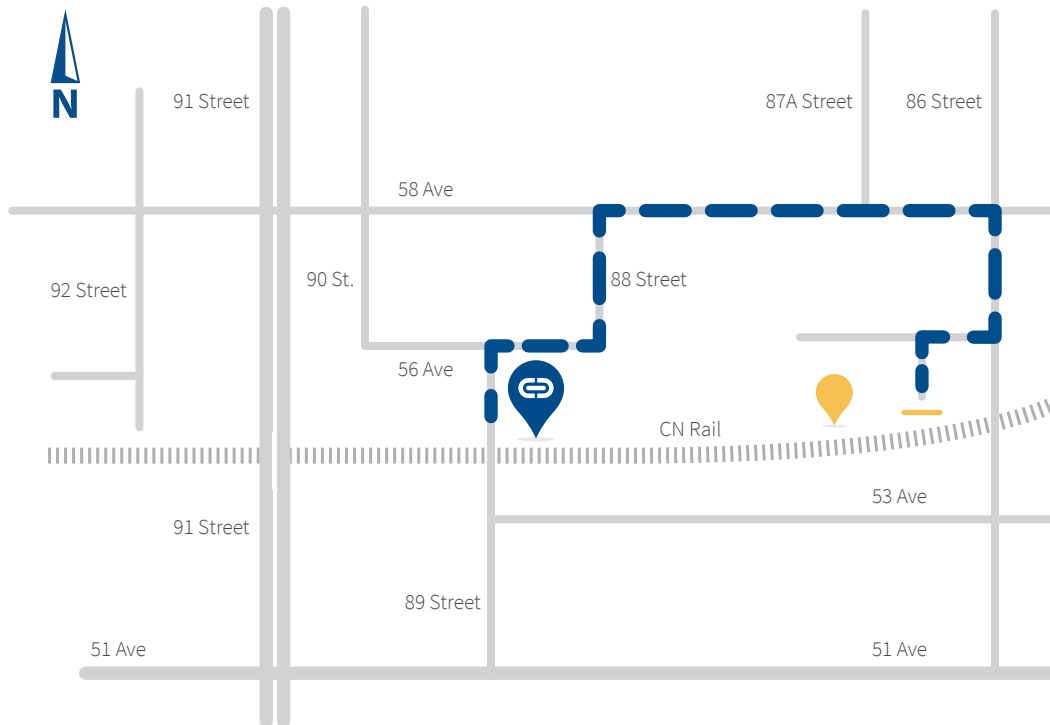

# Access to East Yard at Edmonton Exchanger facilities.

## DIRECTIONS FROM HEAD OFFICE TO EAST YARD:

Head Office (Reception)/ Main Plant

East Yard location

East Yard Gate. Drivers must ensure that they have obtained an [access code](#) at Reception in order to gain access into East Yard.